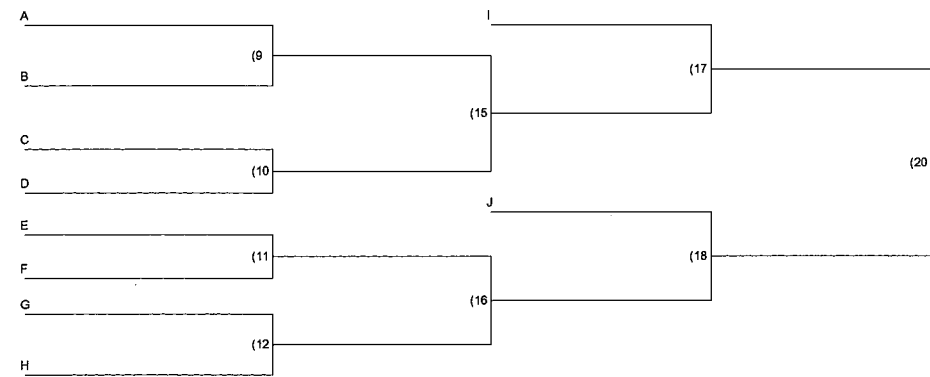

MEN'S 35+ BRACKET

Winner's Bracket

Loser's Bracket

WOMEN'S 35+ BRACKET

Winner's Bracket

Loser's Bracket

1	BRENDA BALDWIN	99.00
2	TRISH BURT	98.50
3	LAURIE LINDSEY	98.00
4	PATRICIA CORDEIRO	00.00

1	JEFF KEPCHIA	106.00
2	MIKE BALDWIN	105.83
3	JOHN SHEALY	105.75
4	MIKE DEHLINGER	105.67
5	KYLE TATE	105.50
6	TIM HUSTON	105.17
7	JEFF SMITH	104.25
8	MARK BOZICEVIC	100.00
9	GEORGE LEVIEN	100.00
10	MIKE DUMALA	99.93
11	GONZALO PESCHIERA	99.13
12	PHILIP HUGHES	98.83