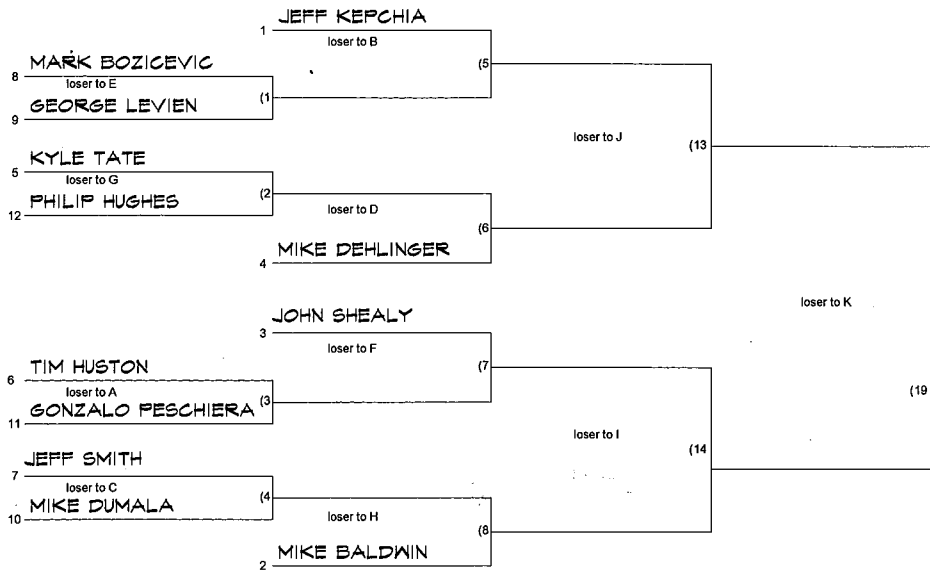

MEN'S 35+ BRACKET

Winner's Bracket

Loser's Bracket

WOMEN'S 35+ BRACKET

Winner's Bracket

Loser's Bracket

1	BRENDA BALDWIN	99.00
2	TRISH BURT	98.50
3	LAURIE LINDSEY	98.00
4	PATRICIA CORDEIRO	00.00

1	JEFF KEPCHIA	106.00
2	MIKE BALDWIN	105.83
3	JOHN SHEALY	105.75
4	MIKE DEHLINGER	105.67
5	KYLE TATE	105.50
6	TIM HUSTON	105.17
7	JEFF SMITH	104.25
8	MARK BOZICEVIC	100.00
9	GEORGE LEVIEN	100.00
10	MIKE DUMALA	99.93
11	GONZALO PESCHIERA	99.13
12	PHILIP HUGHES	98.83

Women's Winner

Men's Winner