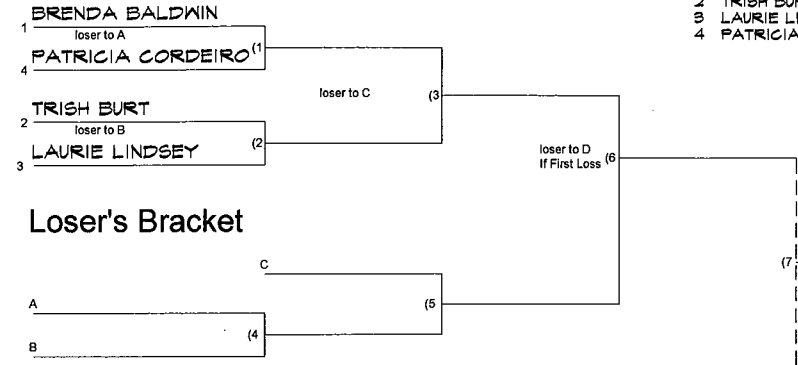

MEN'S 35+ BRACKET

Winner's Bracket

Loser's Bracket

WOMEN'S 35+ BRACKET

Winner's Bracket

Loser's Bracket

1	BRENDA BALDWIN	99.00
2	TRISH BURT	98.50
3	LAURIE LINDSEY	98.00
4	PATRICIA CORDEIRO	00.00

1	JEFF KEPCHIA	106.00
2	MIKE BALDWIN	105.83
3	JOHN SHEALY	105.75
4	MIKE DEHLINGER	105.67
5	KYLE TATE	105.50
6	TIM HUSTON	105.17
7	JEFF SMITH	104.25
8	MARK BOZICEVIC	100.00
9	GEORGE LEVIEN	100.00
10	MIKE DUMALA	99.93
11	GONZALO PESCHIERA	99.13
12	PHILIP HUGHES	98.83