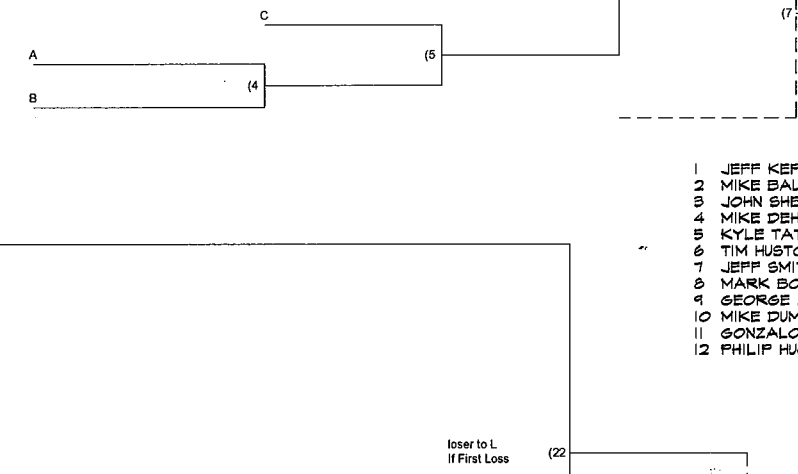

MEN'S 35+ BRACKET

Winner's Bracket

Loser's Bracket

WOMEN'S 35+ BRACKET

Winner's Bracket

Loser's Bracket

1	BRENDA BALDWIN	99.00
2	TRISH BURT	98.50
3	LAURIE LINDSEY	98.00
4	PATRICIA CORDEIRO	00.00

1	JEFF KEPCHIA	106.00
2	MIKE BALDWIN	105.83
3	JOHN SHEALY	105.75
4	MIKE DEHLINGER	105.67
5	KYLE TATE	105.50
6	TIM HUSTON	105.17
7	JEFF SMITH	104.25
8	MARK BOZICEVIC	100.00
9	GEORGE LEVIEN	100.00
10	MIKE DUMALA	99.93
11	GONZALO PESCHIERA	99.13
12	PHILIP HUGHES	98.83